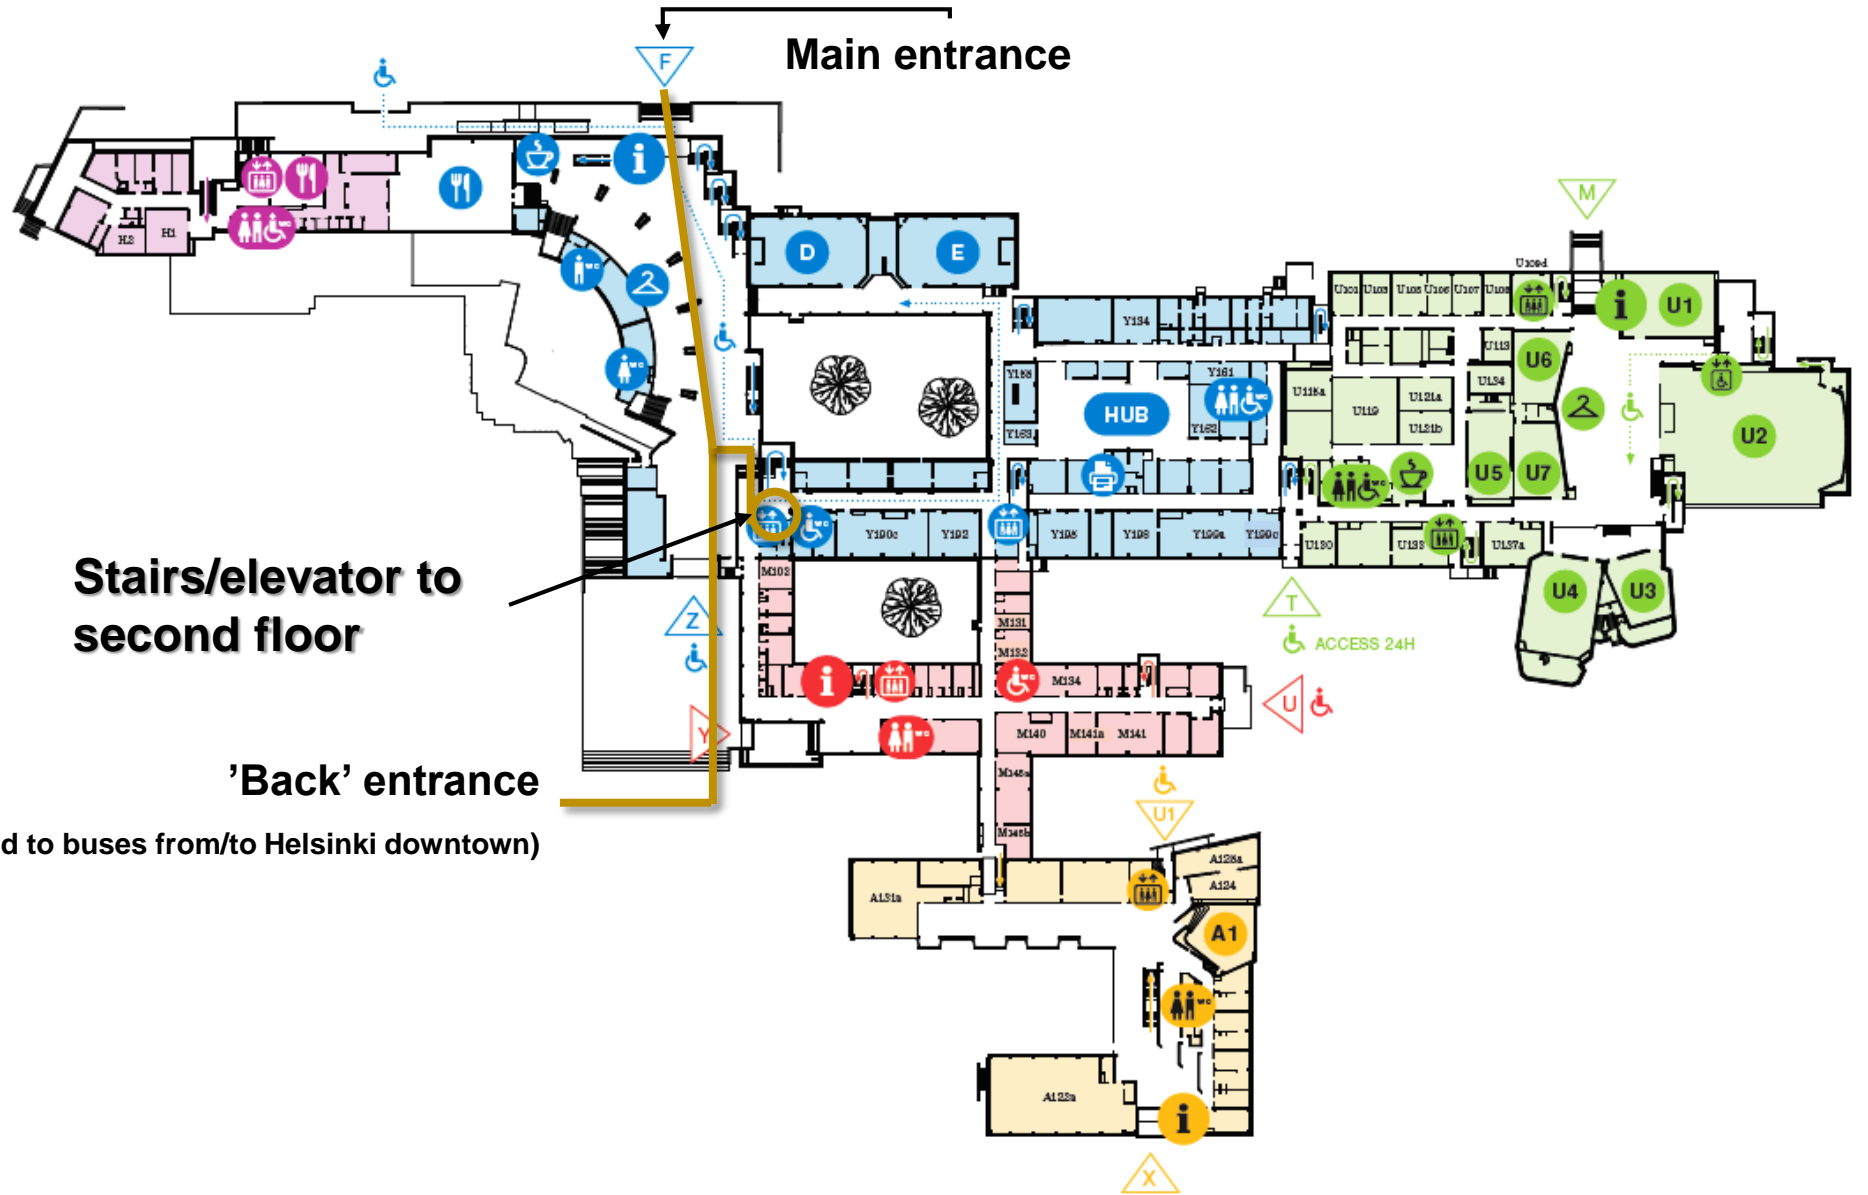

Workshops are held in the Aalto University main building, NOT in the Design Factory!

Workshops are held in the Aalto University main building, NOT in the Design Factory!

Stairs/elevator to second floor

'Back' entrance

Ground floor!

1 kerros våning floor

Workshops are held in the Aalto University main building, NOT in the Design Factory!

For workshops:

- **Building Bayesian networks 12.00 – 15.00**
- **Security – from concept to management 15.30 – 18.30**

proceed, then turn left and walk until the stairs to third floor – the red pathway

2 kerros
våning
floor

Workshops are held in the Aalto University main building, NOT in the Design Factory!

For workshops: