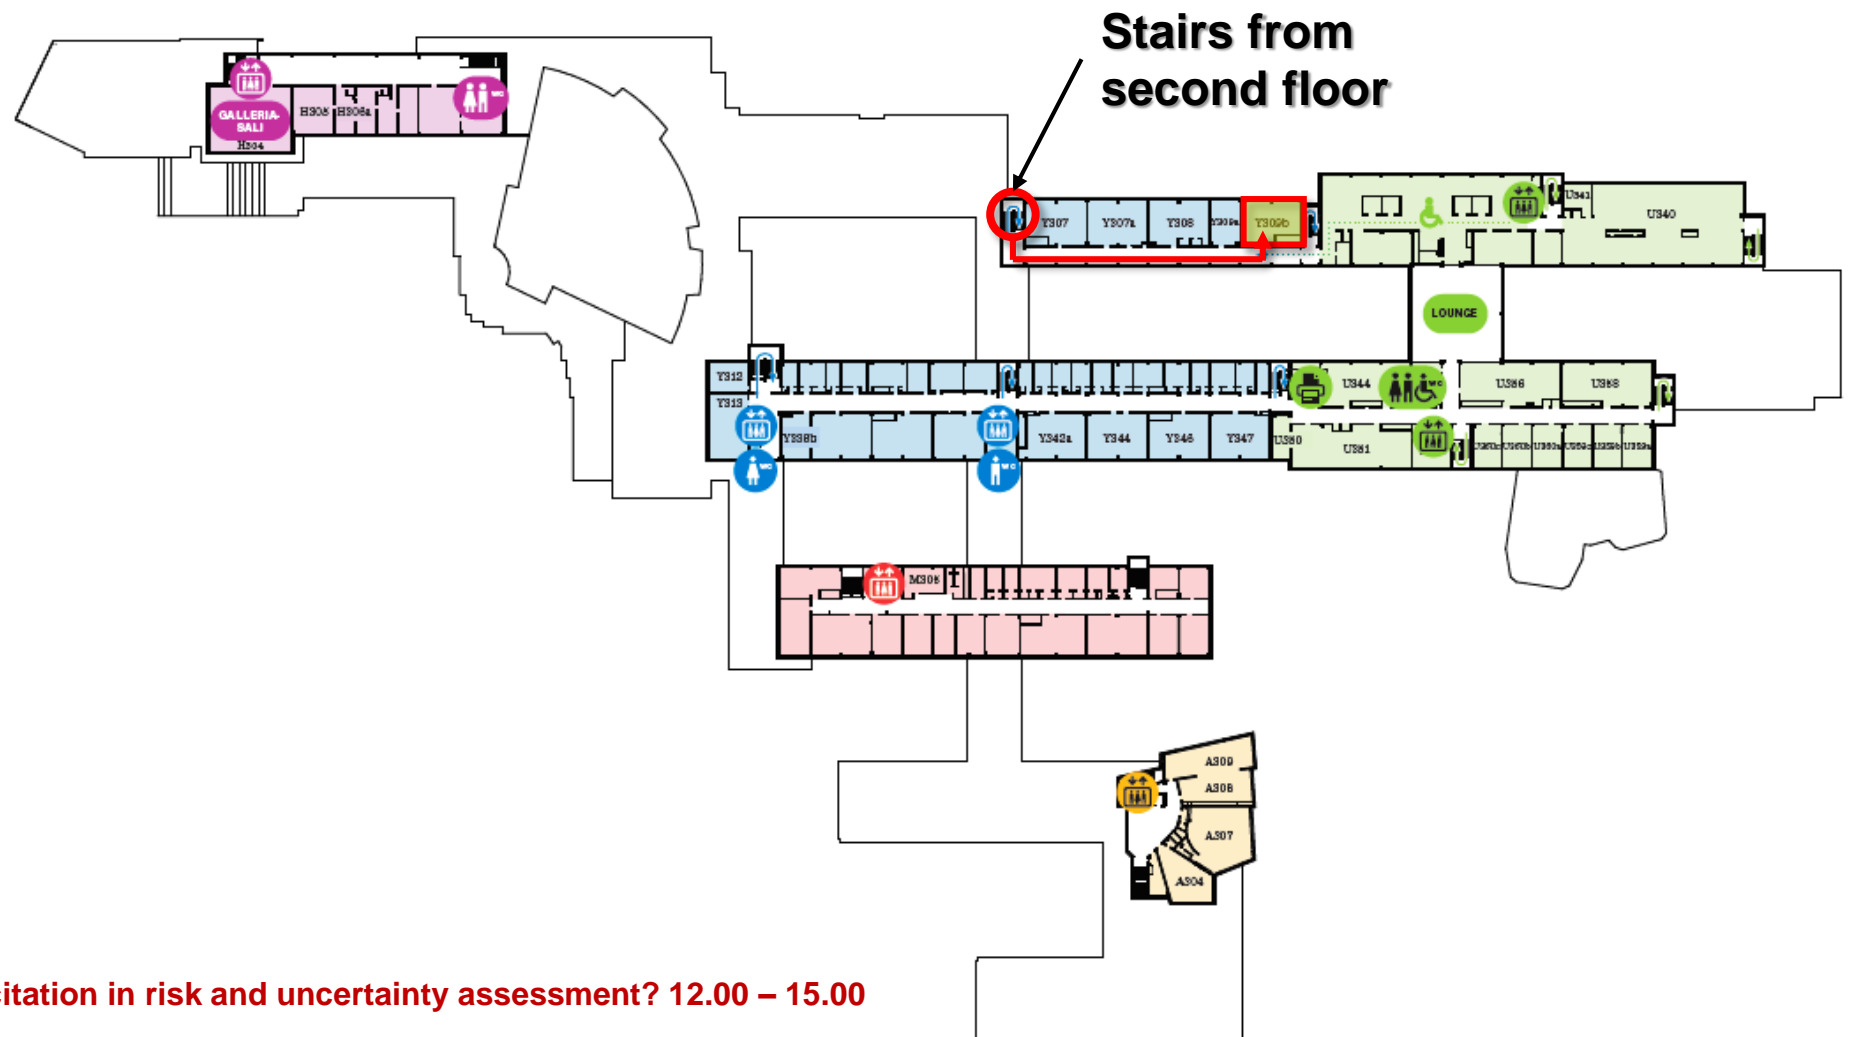

Ground floor!

1 kerros våning floor

Workshops are held in the Aalto University main building, NOT in the Design Factory!

For workshops:

- **Building Bayesian networks 12.00 – 15.00**
- **Security – from concept to management 15.30 – 18.30**

proceed, then turn left and walk until the stairs to third floor – the red pathway

2 kerros
våning
floor

Workshops are held in the Aalto University main building, NOT in the Design Factory!

For workshops: