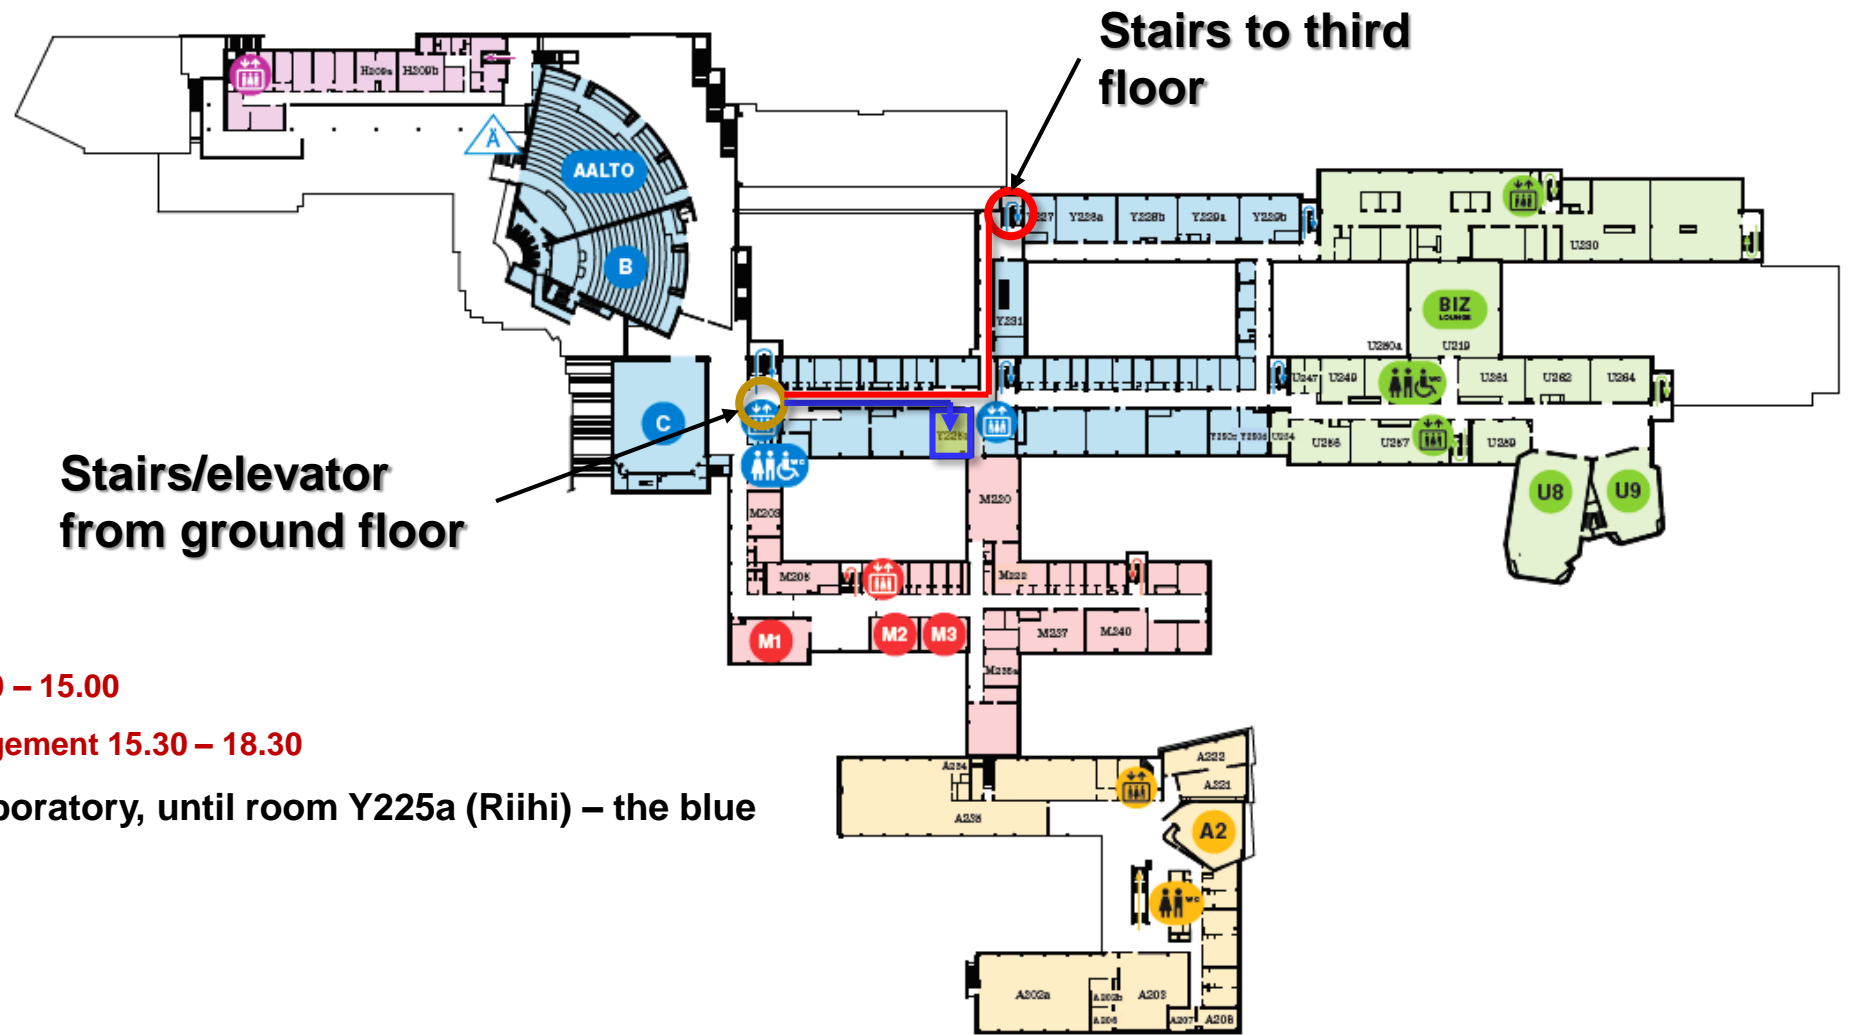

Workshops are held in the Aalto University main building, NOT in the Design Factory!

Workshops are held in the Aalto University main building, NOT in the Design Factory!

Stairs/elevator to second floor

'Back' entrance

Ground floor!

1 kerros våning floor

Workshops are held in the Aalto University main building, NOT in the Design Factory!

For workshops:

- **Building Bayesian networks 12.00 – 15.00**
- **Security – from concept to management 15.30 – 18.30**