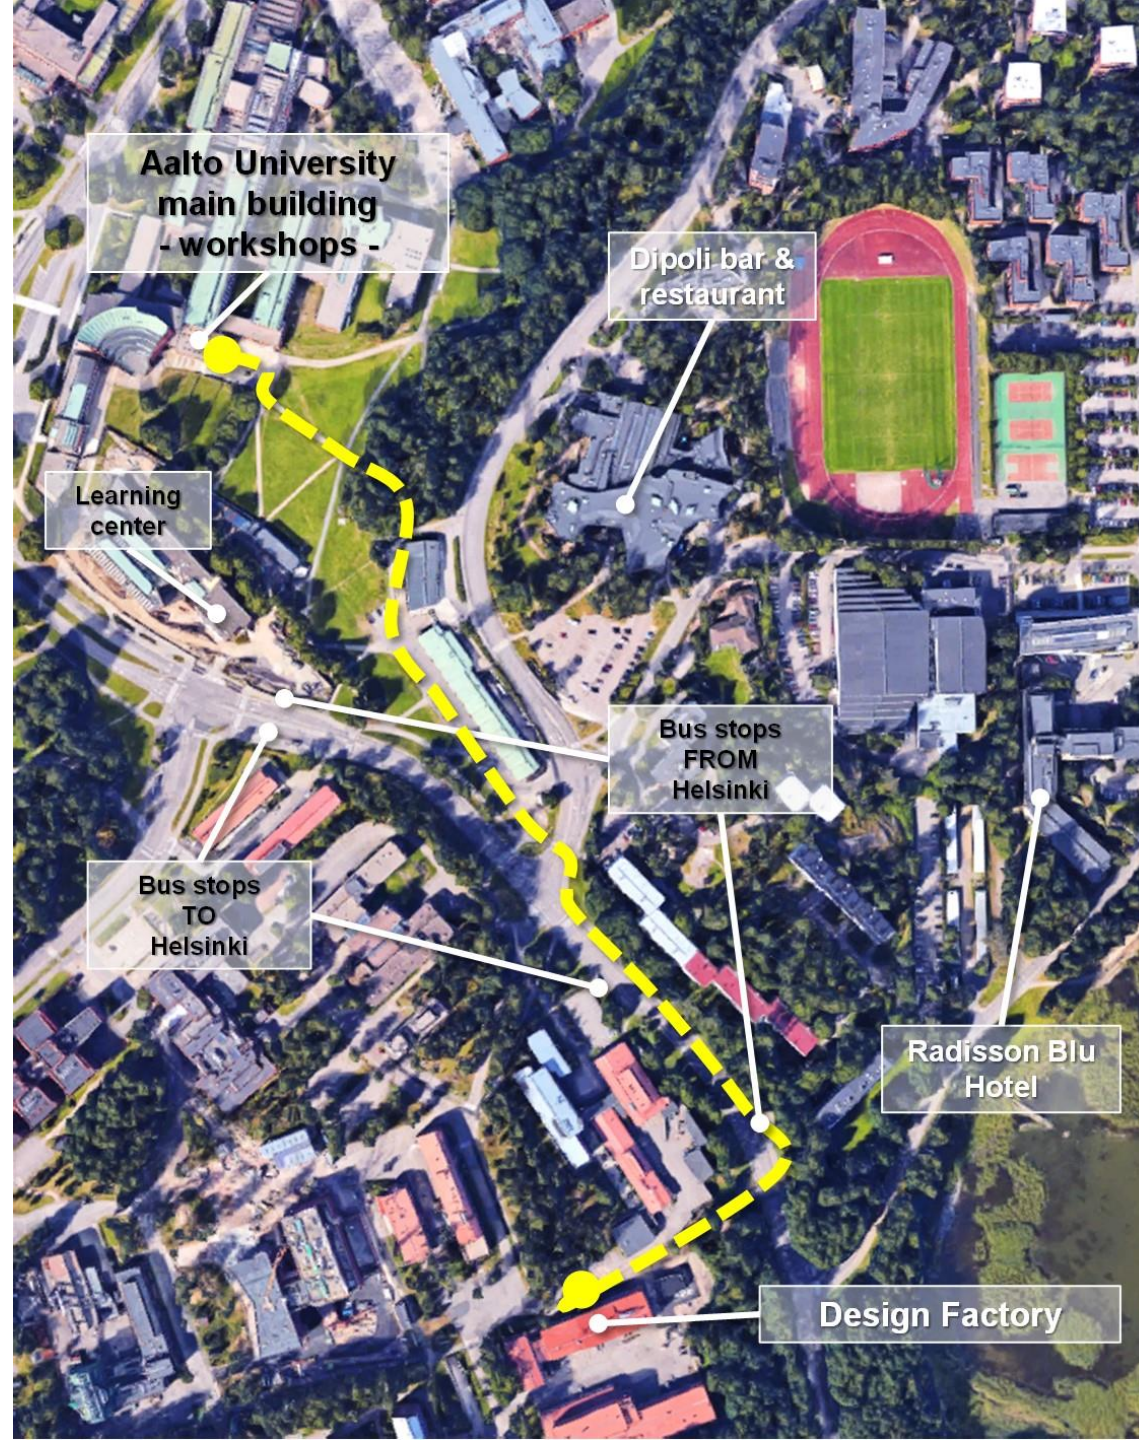

Workshops are held in the Aalto University main building, NOT in the Design Factory!

Workshops are held in the Aalto University main building, NOT in the Design Factory!

Stairs/elevator to second floor

'Back' entrance

(the closest to Radisson blue hotel and to buses from/to Helsinki downtown)

For ALL workshops, first proceed to second floor

In case of need of disabled access, please contact edoardo.tosoni@aalto.fi for specific arrangements

Ground floor!

1 kerros våning floor

Workshops are held in the Aalto University main building, NOT in the Design Factory!

For workshops:

- **Building Bayesian networks 12.00 – 15.00**
- **Security – from concept to management 15.30 – 18.30**

proceed, then turn left and walk until the stairs to third floor – the red pathway

2 kerros
våning
floor

Workshops are held in the Aalto University main building, NOT in the Design Factory!

For workshops: