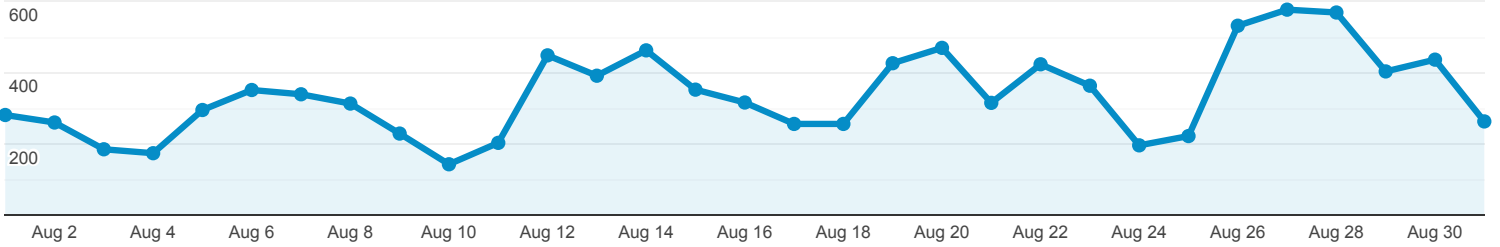

Pages

All Users
100.00% Pageviews

Aug 1, 2019 - Aug 31, 2019

Explorer

Pageviews

This data was filtered with the following filter expression: **blogs**

Page	Pageviews	Unique Pageviews	Avg. Time on Page	Entrances	Bounce Rate	% Exit	Page Value
	10,445 % of Total: 0.61% (1,717,120)	8,823 % of Total: 0.69% (1,283,576)	00:02:39 Avg for View: 00:01:54 (39.36%)	6,906 % of Total: 1.37% (505,437)	79.81% Avg for View: 46.62% (71.17%)	66.85% Avg for View: 29.44% (127.09%)	€0.00 % of Total: 0.00% (€0.00)
1. blogs.aalto.fi/marijn/2016/07/05/add-a-splash-of-color-to-your-command-line-environment/	393 (3.76%)	310 (3.51%)	00:07:14	309 (4.47%)	77.64%	77.86%	€0.00 (0.00%)
2. blogs.aalto.fi/	289 (2.77%)	178 (2.02%)	00:00:54	100 (1.45%)	58.00%	31.14%	€0.00 (0.00%)
3. blogs.aalto.fi/studentambassadors/2019/04/14/student-cafeteria-on-campus/	200 (1.91%)	188 (2.13%)	00:03:38	145 (2.10%)	75.86%	72.50%	€0.00 (0.00%)
4. blogs.aalto.fi/opit/openlearning-site-policy-agreement/	196 (1.88%)	164 (1.86%)	00:06:12	107 (1.55%)	77.57%	66.84%	€0.00 (0.00%)
5. blogs.aalto.fi/mediainfrastructures/	192 (1.84%)	148 (1.68%)	00:03:36	133 (1.93%)	61.65%	53.65%	€0.00 (0.00%)
6. blogs.aalto.fi/fintech/	171 (1.64%)	78 (0.88%)	00:02:08	67 (0.97%)	52.24%	31.58%	€0.00 (0.00%)
7. blogs.aalto.fi/digijoujou/	162 (1.55%)	102 (1.16%)	00:01:04	96 (1.39%)	42.11%	43.83%	€0.00 (0.00%)
8. blogs.aalto.fi/marijn/2017/11/13/integrating-vim-and-jupyter-qtconsole/	160 (1.53%)	139 (1.58%)	00:10:14	138 (2.00%)	73.76%	85.62%	€0.00 (0.00%)
9. blogs.aalto.fi/studentambassadors/2018/12/12/my-volunteering-experience-at-slush-2018/	150 (1.44%)	145 (1.64%)	00:07:55	140 (2.03%)	94.29%	92.00%	€0.00 (0.00%)
10. blogs.aalto.fi/sujindvd2/2016/04/06/the-relationship-between-heartbeat-and-emotion/	126 (1.21%)	119 (1.35%)	00:01:56	116 (1.68%)	90.52%	92.06%	€0.00 (0.00%)