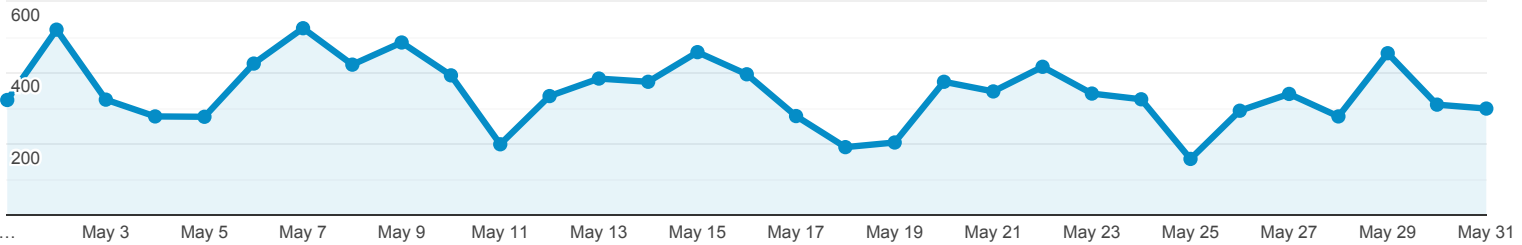

Pages

**All Users**  
100.00% Pageviews

May 1, 2019 - May 31, 2019

Explorer

● Pageviews

This data was filtered with the following filter expression: **blogs**

Page	Pageviews	Unique Pageviews	Avg. Time on Page	Entrances	Bounce Rate	% Exit	Page Value
	<b>10,716</b> % of Total: 0.68% (1,572,017)	<b>9,206</b> % of Total: 0.77% (1,199,824)	<b>00:02:36</b> Avg for View: 00:01:58 (31.62%)	<b>7,232</b> % of Total: 1.39% (518,939)	<b>80.59%</b> Avg for View: 50.66% (59.07%)	<b>68.09%</b> Avg for View: 33.01% (106.28%)	<b>€0.00</b> % of Total: 0.00% (€0.00)
1. <a href="#">blogs.aalto.fi/</a>	<b>318</b> (2.97%)	222 (2.41%)	00:01:31	120 (1.66%)	60.00%	37.74%	€0.00 (0.00%)
2. <a href="#">blogs.aalto.fi/marijn/2016/07/05/add-a-splash-of-color-to-your-command-line-environment/</a>	<b>230</b> (2.15%)	182 (1.98%)	00:06:29	177 (2.45%)	79.66%	77.39%	€0.00 (0.00%)
3. <a href="#">blogs.aalto.fi/uxatwork/</a>	<b>214</b> (2.00%)	155 (1.68%)	00:04:21	146 (2.02%)	45.33%	62.62%	€0.00 (0.00%)
4. <a href="#">blogs.aalto.fi/digijoujou/</a>	<b>174</b> (1.62%)	128 (1.39%)	00:01:22	122 (1.69%)	39.02%	47.70%	€0.00 (0.00%)
5. <a href="#">blogs.aalto.fi/studentambassadors/2019/04/14/student-cafeteria-on-campus/</a>	<b>171</b> (1.60%)	166 (1.80%)	00:02:16	152 (2.10%)	94.08%	89.47%	€0.00 (0.00%)
6. <a href="#">blogs.aalto.fi/sujindvd2/2016/04/06/the-relationship-between-heartbeat-and-emotion/</a>	<b>167</b> (1.56%)	149 (1.62%)	00:04:55	148 (2.05%)	86.58%	89.22%	€0.00 (0.00%)
7. <a href="#">blogs.aalto.fi/marijn/2017/11/13/integrating-vim-and-jupyter-qtconsole/</a>	<b>141</b> (1.32%)	116 (1.26%)	00:06:19	115 (1.59%)	71.19%	80.14%	€0.00 (0.00%)
8. <a href="#">blogs.aalto.fi/marijn/2016/02/25/doi-a-python-alternative-to-make/</a>	<b>135</b> (1.26%)	126 (1.37%)	00:08:02	126 (1.74%)	85.04%	90.37%	€0.00 (0.00%)
9. <a href="#">blogs.aalto.fi/neuroscience/2016/10/18/auditory-and-vestibular-systems/</a>	<b>117</b> (1.09%)	110 (1.19%)	00:05:56	109 (1.51%)	93.58%	94.02%	€0.00 (0.00%)
10. <a href="#">blogs.aalto.fi/studentambassadors/</a>	<b>117</b> (1.09%)	104 (1.13%)	00:01:38	55 (0.76%)	75.93%	50.43%	€0.00 (0.00%)