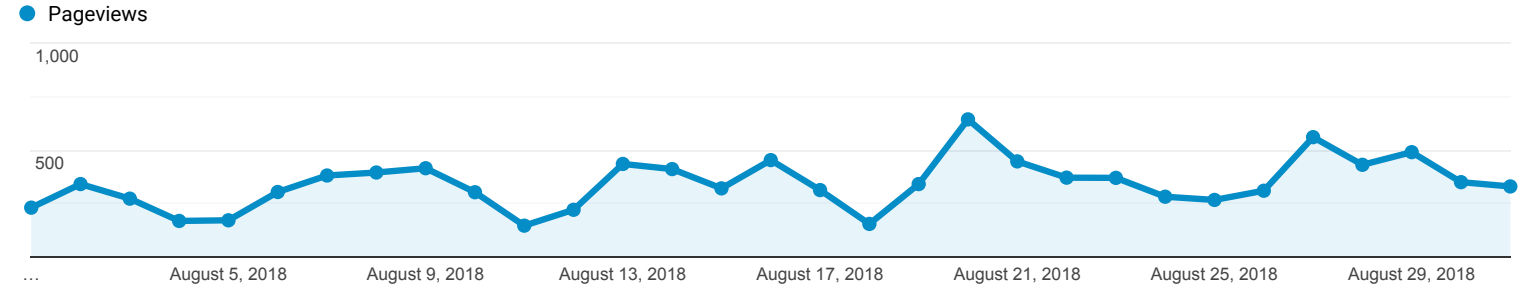

Overview

 All Users
100.00% Pageviews

Aug 1, 2018 - Aug 31, 2018

Overview

<p>Pageviews</p> <p>10,601</p>	<p>Unique Pageviews</p> <p>8,632</p>	<p>Avg. Time on Page</p> <p>00:01:58</p>	<p>Bounce Rate</p> <p>76.01%</p>	<p>% Exit</p> <p>63.24%</p>
---------------------------------------	---	---	---	------------------------------------