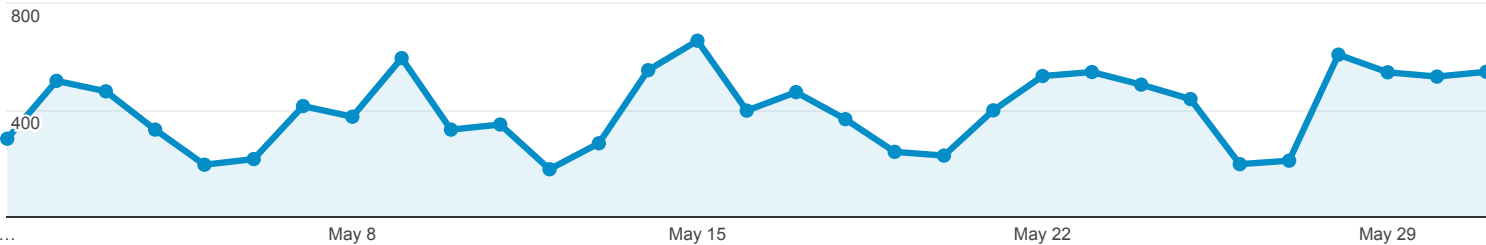

Content Drilldown

All Users
100.00% Pageviews

May 1, 2018 - May 31, 2018

Explorer

Pageviews

Page path level 1	Pageviews	Unique Pageviews	Avg. Time on Page	Bounce Rate	% Exit
	12,435 % of Total: 100.00% (12,435)	10,166 % of Total: 100.00% (10,166)	00:02:05 Avg for View: 00:02:05 (0.00%)	79.47% Avg for View: 79.47% (0.00%)	64.79% Avg for View: 64.79% (0.00%)
1. /stratusreader/	1,109 (8.92%)	992 (9.76%)	00:03:35	89.47%	85.57%
2. /aaltofi/	737 (5.93%)	557 (5.48%)	00:01:55	59.54%	47.35%
3. /ahra2018/	677 (5.44%)	425 (4.18%)	00:02:07	42.23%	30.28%
4. /mediatutkimus/	480 (3.86%)	415 (4.08%)	00:02:57	81.09%	72.29%
5. /hwid2018/	471 (3.79%)	355 (3.49%)	00:02:09	59.09%	41.83%
6. /atut2018/	402 (3.23%)	331 (3.26%)	00:02:10	53.43%	51.24%
7. /microbiology/	351 (2.82%)	315 (3.10%)	00:02:22	91.40%	89.46%
8. /marijn/	348 (2.80%)	300 (2.95%)	00:05:07	87.00%	79.60%
9. /sujindvd2/	310 (2.49%)	289 (2.84%)	00:03:28	93.57%	90.00%
10. /suomenasuurimmat/	280 (2.25%)	257 (2.53%)	00:02:54	88.71%	88.57%
11. /neuroscience/	274 (2.20%)	243 (2.39%)	00:04:51	88.50%	82.12%
12. /	246 (1.98%)	179 (1.76%)	00:01:36	63.64%	50.00%
13. /studentambassadors/	222 (1.79%)	184 (1.81%)	00:01:18	65.26%	44.14%
14. /digijoujou/	220 (1.77%)	156 (1.53%)	00:00:50	49.37%	35.91%
15. /virma/	182 (1.46%)	124 (1.22%)	00:01:22	80.81%	54.95%
16. /dada/	180 (1.45%)	82 (0.81%)	00:00:32	33.33%	2.22%
17. /itainnovaatiopalvelu/	157 (1.26%)	143 (1.41%)	00:04:09	82.31%	82.17%
18. /participatorydesignfiction/	157 (1.26%)	51 (0.50%)	00:01:27	46.67%	12.74%
19. /opit/	155 (1.25%)	108 (1.06%)	00:01:06	62.32%	47.10%
20. /brainweb/	129 (1.04%)	111 (1.09%)	00:01:40	86.87%	76.74%